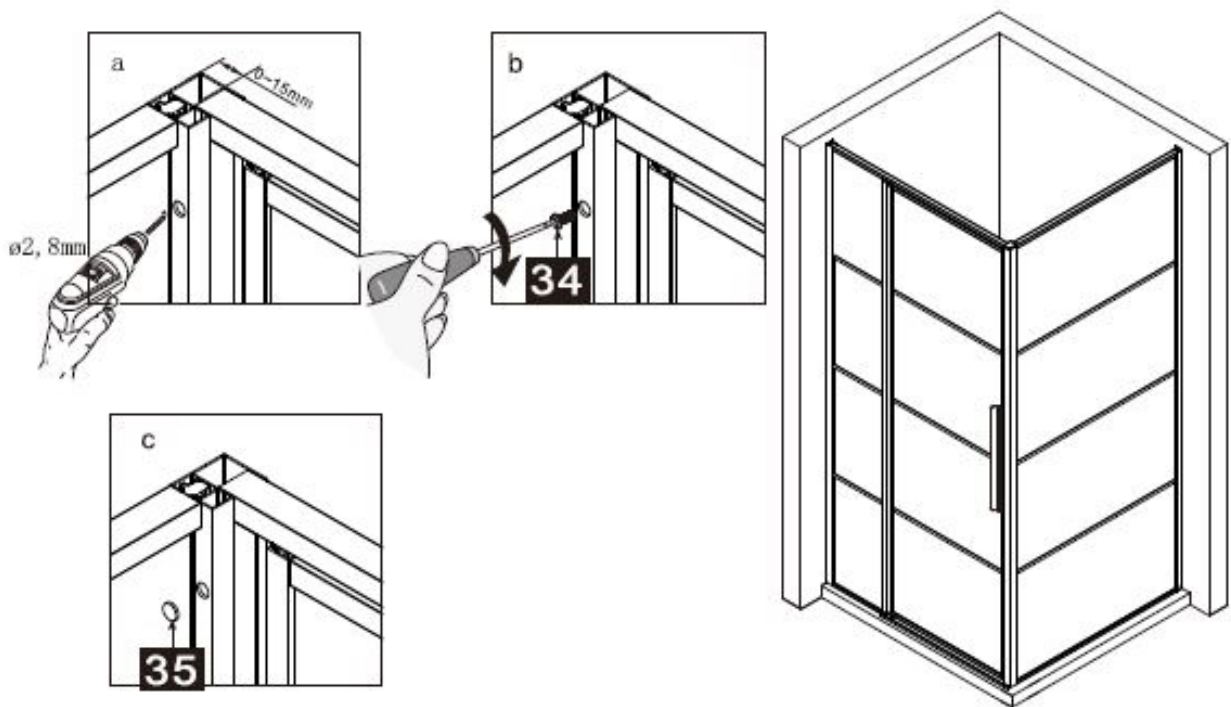

INSTRUCTION MANUAL

DAD120

This product is heavy and requires assembly by two people.