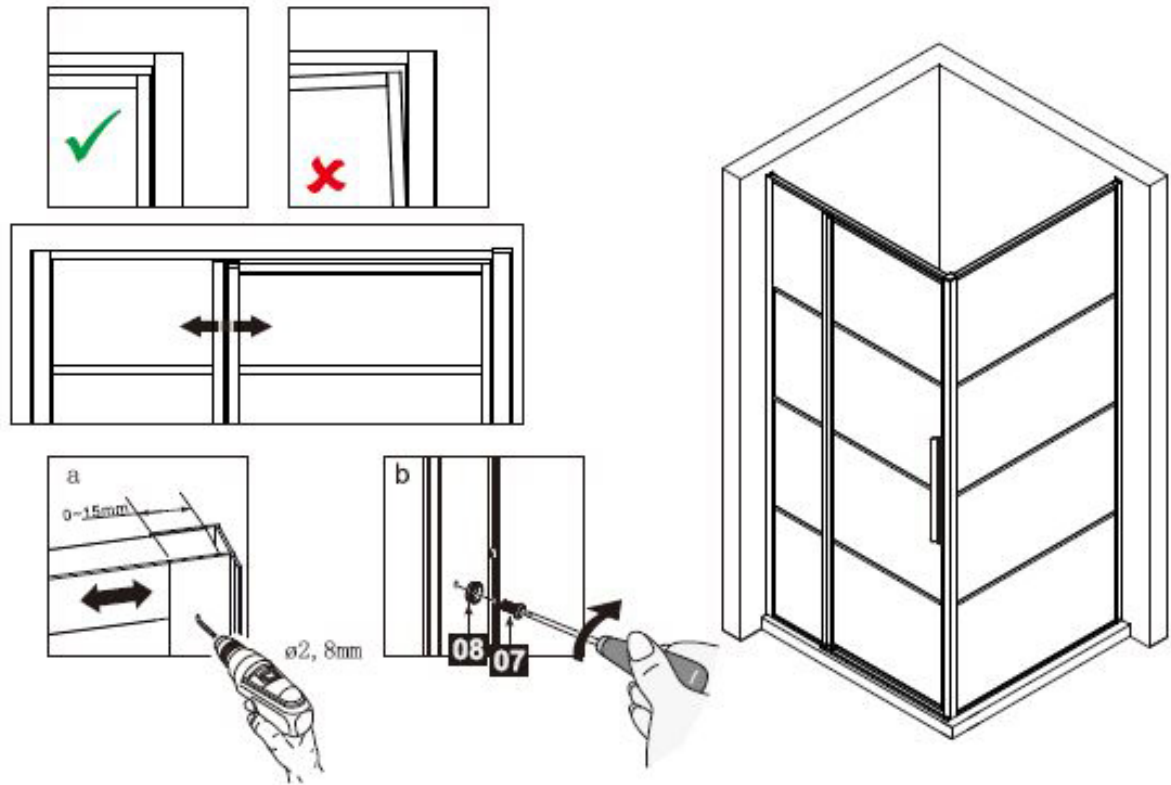

INSTRUCTION MANUAL

DAD120

Measurement	Installation size (mm) / A
1200	1170~1200

Measurement	Installation size (mm) / A
800	773~788
900	873~888
1000	973~988
1200	1173~1188

This product is heavy and requires assembly by two people.

INSTRUCTION MANUAL

DAD120

This product is heavy and requires assembly by two people.

INSTRUCTION MANUAL

DAD120

This product is heavy and requires assembly by two people.

INSTRUCTION MANUAL

DAD120