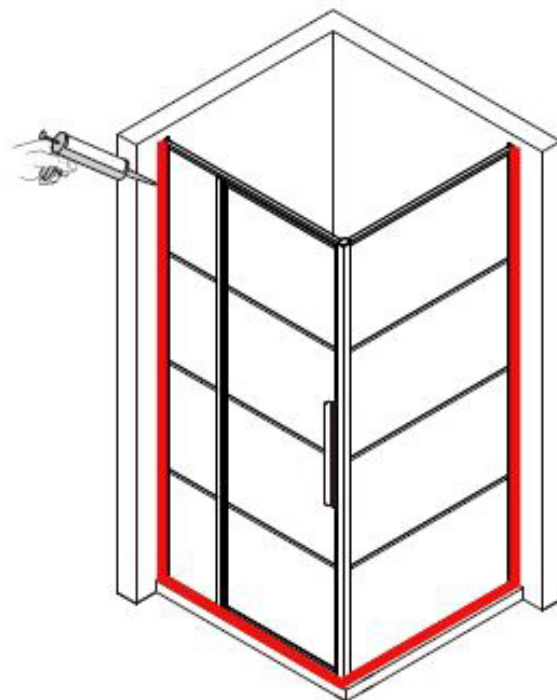

INSTRUCTION MANUAL

DAD120

Measurement	Installation size (mm) / A
1200	1170~1200

Measurement	Installation size (mm) / A
800	773~788
900	873~888
1000	973~988
1200	1173~1188

This product is heavy and requires assembly by two people.

INSTRUCTION MANUAL

DAD120

This product is heavy and requires assembly by two people.

INSTRUCTION MANUAL

DAD120

This product is heavy and requires assembly by two people.

INSTRUCTION MANUAL

DAD120