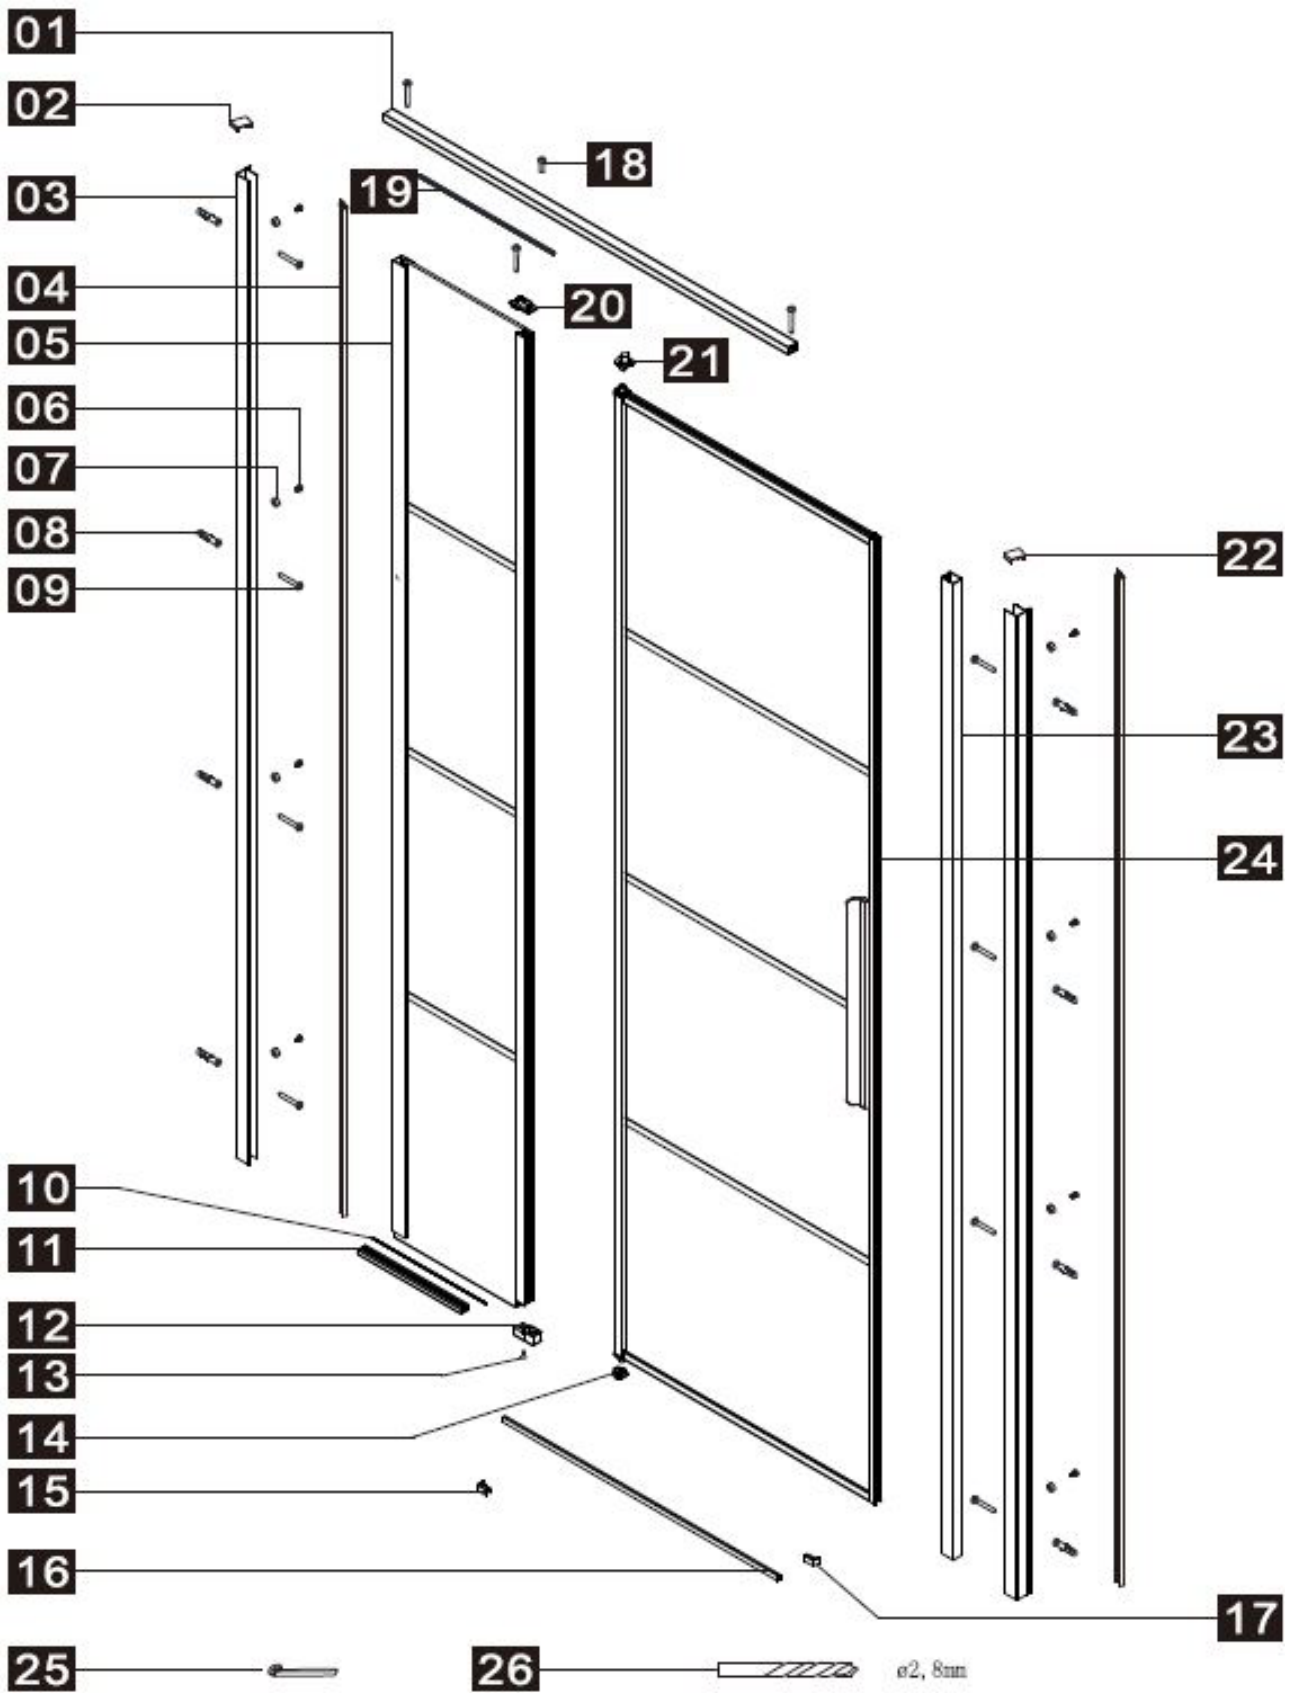

**Instruction Manual
DAD120**

INSTRUCTION MANUAL

DAD120

PRODUCT OVERVIEW:

This product is heavy and requires assembly by two people.

INSTRUCTION MANUAL

DADI20

Number	Drawing	Quantity
1		1 piece
2		1 piece
3		2 pieces
4		2 pieces
5		1 piece
6	 ST4X8	8 pieces
7		8 pieces
8		8 pieces
9	 ST4X30	8 pieces
10		1 piece
11		1 piece
12		1 piece
13	 ST3.5X30	4 pieces
14		1 piece
15		1 piece
16		1 piece
17		1 piece
18	 M4*12	1 piece
19		1 piece
20		1 piece
21		1 piece
22		1 piece
23		1 piece
24		1 piece
25		1 piece
26	 $\varnothing 2, 8\text{mm}$	1 piece

INSTRUCTION MANUAL

DAD120

This product is heavy and requires assembly by two people.

INSTRUCTION MANUAL

DAD120

27	 ST3.5X10	2 pieces
28		1 piece
29		1 piece
30		1 piece
31		1 piece
32		1 piece
33		1 piece
34	 ST4X14	4 pieces
35		4 pieces
36		1 piece
37		1 piece
38		1 piece
39	 ST3.5X35	2 pieces
40		1 piece

This product is heavy and requires assembly by two people.

INSTRUCTION MANUAL

DAD120

Measurement	Installation size (mm) / A
1200	1170~1200

This product is heavy and requires assembly by two people.

INSTRUCTION MANUAL

INSTRUCTION MANUAL

DAD120

Measurement	Installation size (mm) / A
1200	1170~1200

Measurement	Installation size (mm) / A
800	773~788
900	873~888
1000	973~988
1200	1173~1188

This product is heavy and requires assembly by two people.