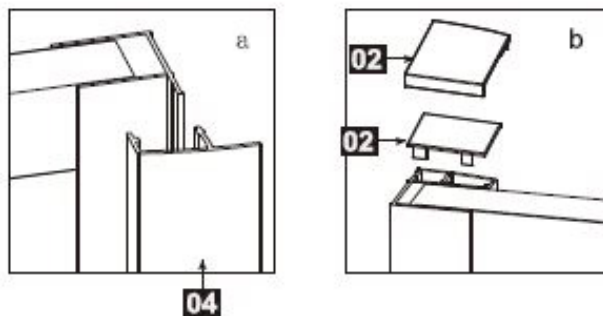

INSTRUCTION MANUAL

DAD120

This product is heavy and requires assembly by two people.