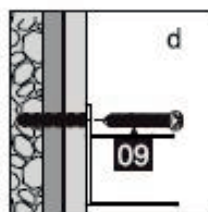

INSTRUCTION MANUAL

DAD120

Measurement	Installation size (mm) / A
1200	1170~1200

Measurement	Installation size (mm) / A
800	773~788
900	873~888
1000	973~988
1200	1173~1188

This product is heavy and requires assembly by two people.