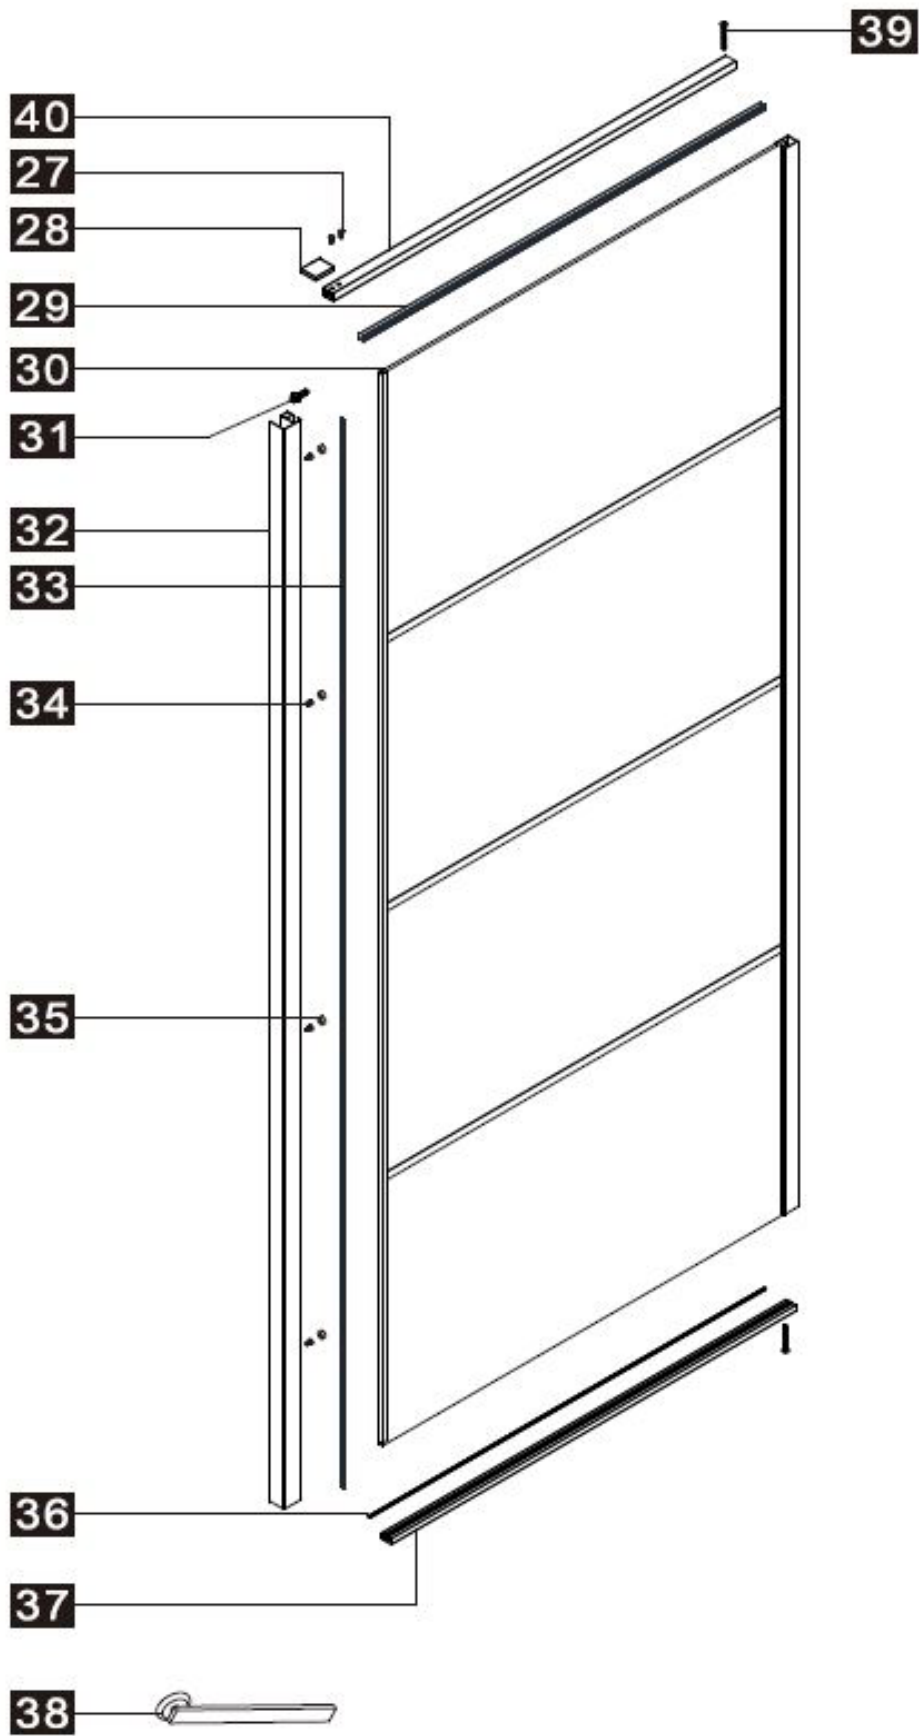

**Instruction Manual
DAD120**

INSTRUCTION MANUAL

DAD120

PRODUCT OVERVIEW:

This product is heavy and requires assembly by two people.

INSTRUCTION MANUAL

DADI20

Number	Drawing	Quantity
1		1 piece
2		1 piece
3		2 pieces
4		2 pieces
5		1 piece
6	 ST4X8	8 pieces
7		8 pieces
8		8 pieces
9	 ST4X30	8 pieces
10		1 piece
11		1 piece
12		1 piece
13	 ST3.5X30	4 pieces
14		1 piece
15		1 piece
16		1 piece
17		1 piece
18	 M4*12	1 piece
19		1 piece
20		1 piece
21		1 piece
22		1 piece
23		1 piece
24		1 piece
25		1 piece
26	 $\varnothing 2, 8\text{mm}$	1 piece

INSTRUCTION MANUAL

DAD120

This product is heavy and requires assembly by two people.

INSTRUCTION MANUAL

DAD120

27	 ST3.5X10	2 pieces
28		1 piece
29		1 piece
30		1 piece
31		1 piece
32		1 piece
33		1 piece
34	 ST4X14	4 pieces
35		4 pieces
36		1 piece
37		1 piece
38		1 piece
39	 ST3.5X35	2 pieces
40		1 piece

This product is heavy and requires assembly by two people.

INSTRUCTION MANUAL

DAD120

Measurement	Installation size (mm) / A
1200	1170~1200

This product is heavy and requires assembly by two people.

INSTRUCTION MANUAL

INSTRUCTION MANUAL

DAD120

Measurement	Installation size (mm) / A
1200	1170~1200

Measurement	Installation size (mm) / A
800	773~788
900	873~888
1000	973~988
1200	1173~1188

This product is heavy and requires assembly by two people.