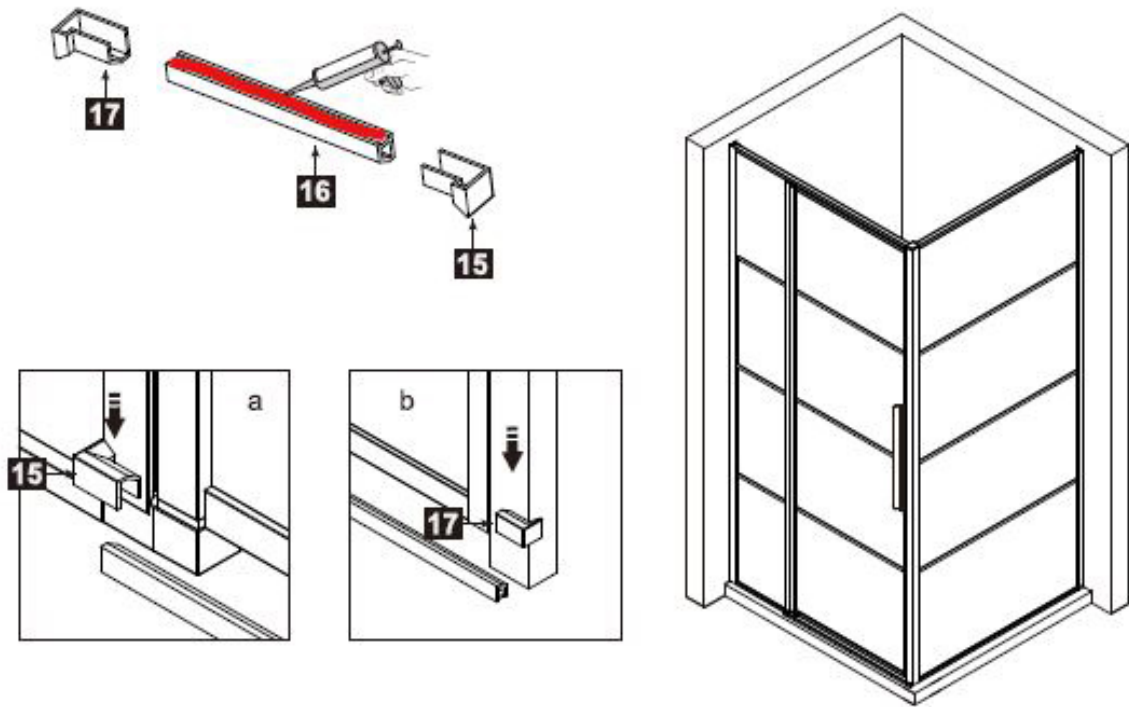

INSTRUCTION MANUAL

DAD120

This product is heavy and requires assembly by two people.