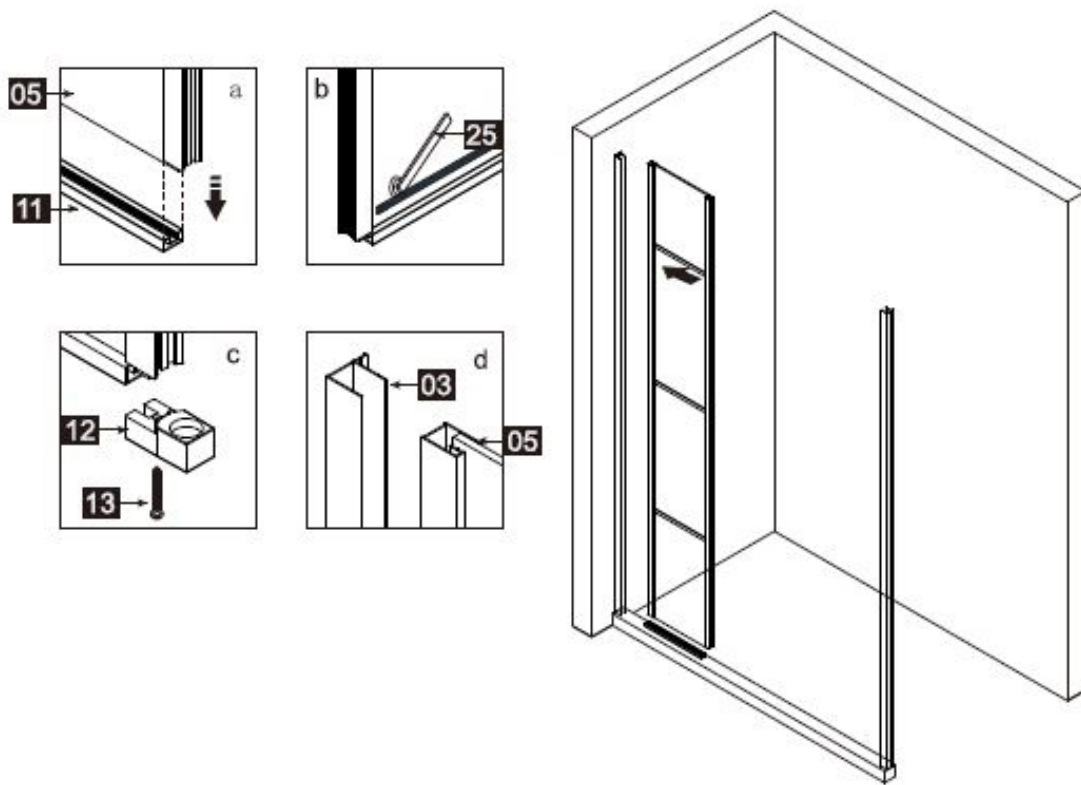

INSTRUCTION MANUAL

DAD120

This product is heavy and requires assembly by two people.