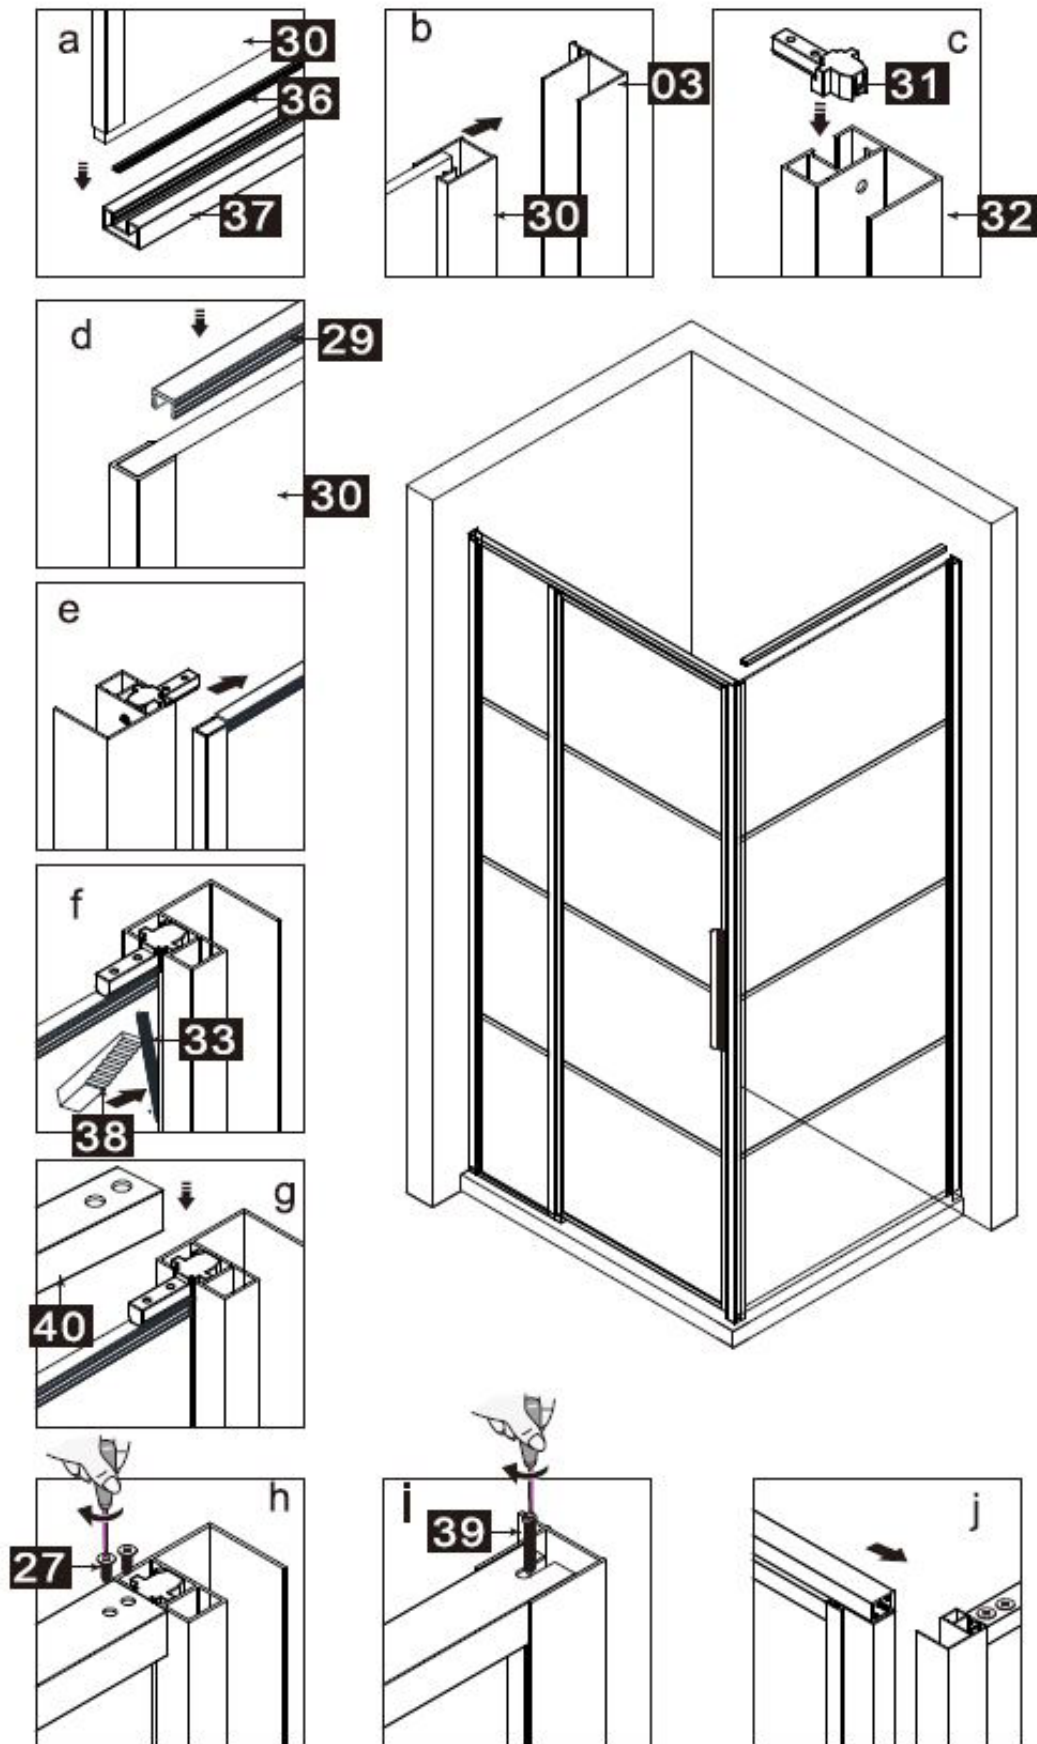

INSTRUCTION MANUAL

DAD120

This product is heavy and requires assembly by two people.