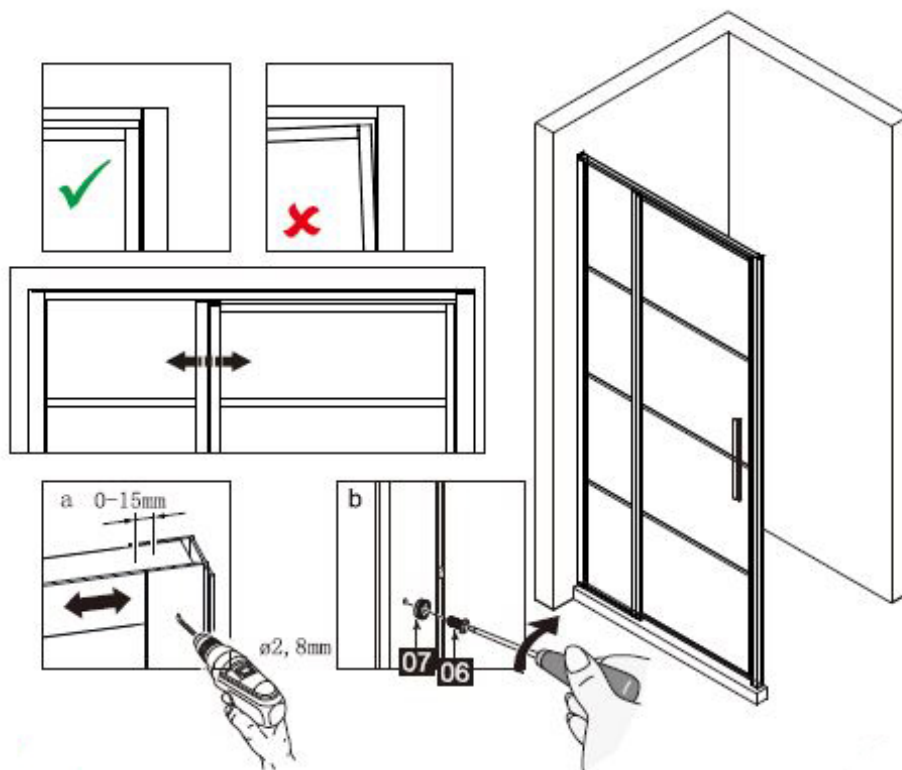

INSTRUCTION MANUAL

DAD120

This product is heavy and requires assembly by two people.