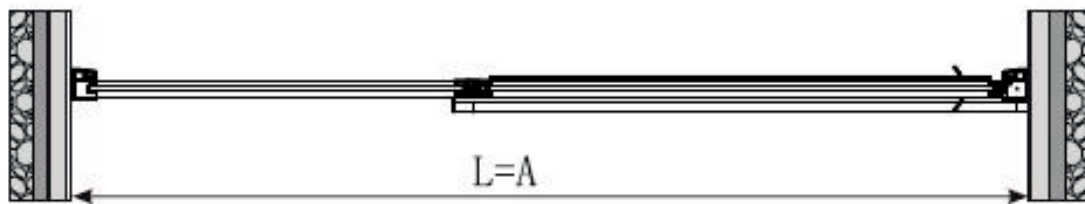

INSTRUCTION MANUAL

DAD120

This product is heavy and requires assembly by two people.

INSTRUCTION MANUAL

DAD120

27	 ST3.5X10	2 pieces
28		1 piece
29		1 piece
30		1 piece
31		1 piece
32		1 piece
33		1 piece
34	 ST4X14	4 pieces
35		4 pieces
36		1 piece
37		1 piece
38		1 piece
39	 ST3.5X35	2 pieces
40		1 piece

This product is heavy and requires assembly by two people.

INSTRUCTION MANUAL

DAD120

Measurement	Installation size (mm) / A
1200	1170~1200

This product is heavy and requires assembly by two people.

INSTRUCTION MANUAL