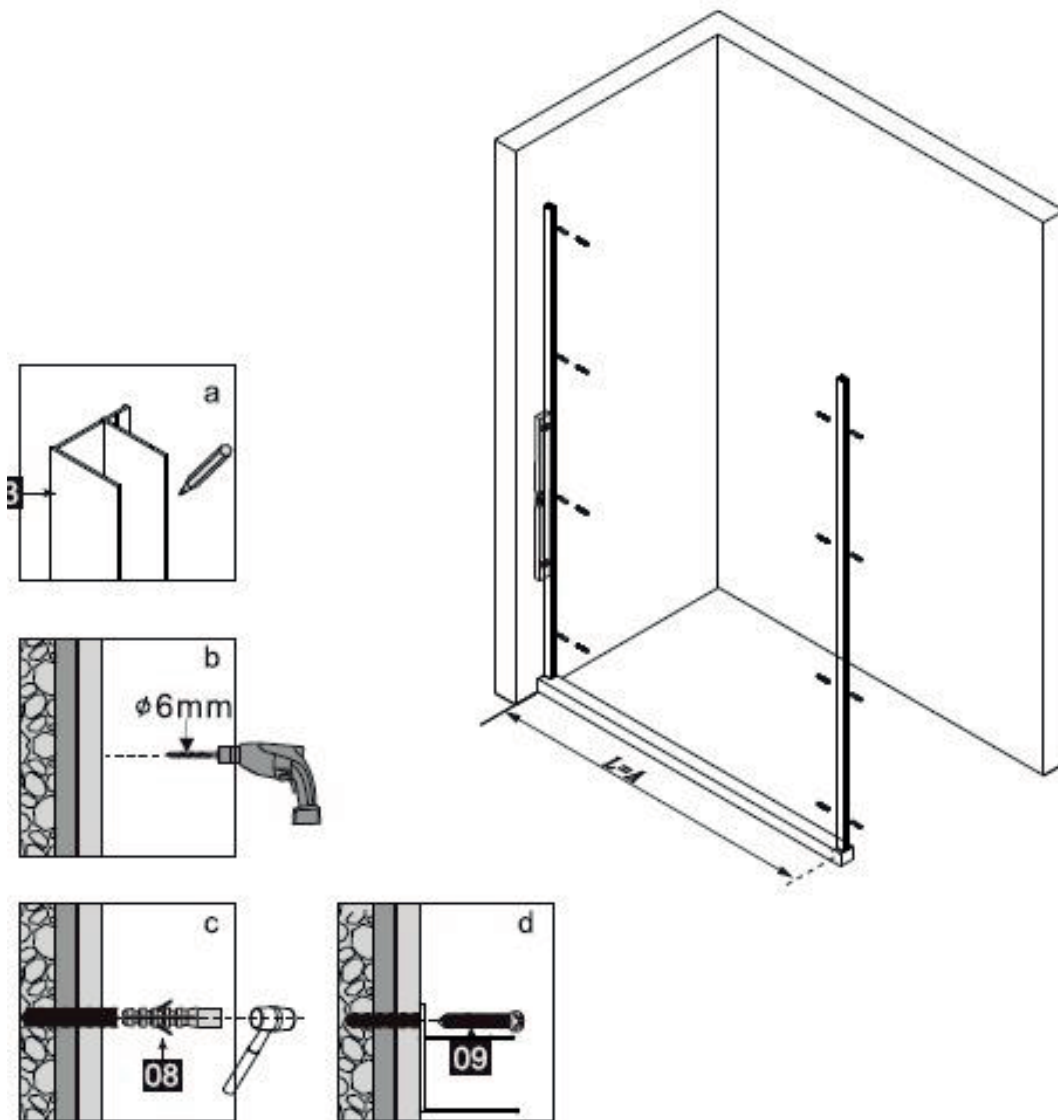

**Instruction Manual
DAD120**

INSTRUCTION MANUAL

DAD120

PRODUCT OVERVIEW:

This product is heavy and requires assembly by two people.

INSTRUCTION MANUAL

DADI20

Number	Drawing	Quantity
1		1 piece
2		1 piece
3		2 pieces
4		2 pieces
5		1 piece
6	 ST4X8	8 pieces
7		8 pieces
8		8 pieces
9	 ST4X30	8 pieces
10		1 piece
11		1 piece
12		1 piece
13	 ST3.5X30	4 pieces
14		1 piece
15		1 piece
16		1 piece
17		1 piece
18	 M4*12	1 piece
19		1 piece
20		1 piece
21		1 piece
22		1 piece
23		1 piece
24		1 piece
25		1 piece
26	 $\varnothing 2, 8\text{mm}$	1 piece

INSTRUCTION MANUAL

DAD120

This product is heavy and requires assembly by two people.

INSTRUCTION MANUAL

DAD120

27	 ST3.5X10	2 pieces
28		1 piece
29		1 piece
30		1 piece
31		1 piece
32		1 piece
33		1 piece
34	 ST4X14	4 pieces
35		4 pieces
36		1 piece
37		1 piece
38		1 piece
39	 ST3.5X35	2 pieces
40		1 piece

This product is heavy and requires assembly by two people.

INSTRUCTION MANUAL

DAD120

Measurement	Installation size (mm) / A
1200	1170~1200

This product is heavy and requires assembly by two people.

INSTRUCTION MANUAL

INSTRUCTION MANUAL

DAD120

Measurement	Installation size (mm) / A
1200	1170~1200

Measurement	Installation size (mm) / A
800	773~788
900	873~888
1000	973~988
1200	1173~1188

This product is heavy and requires assembly by two people.