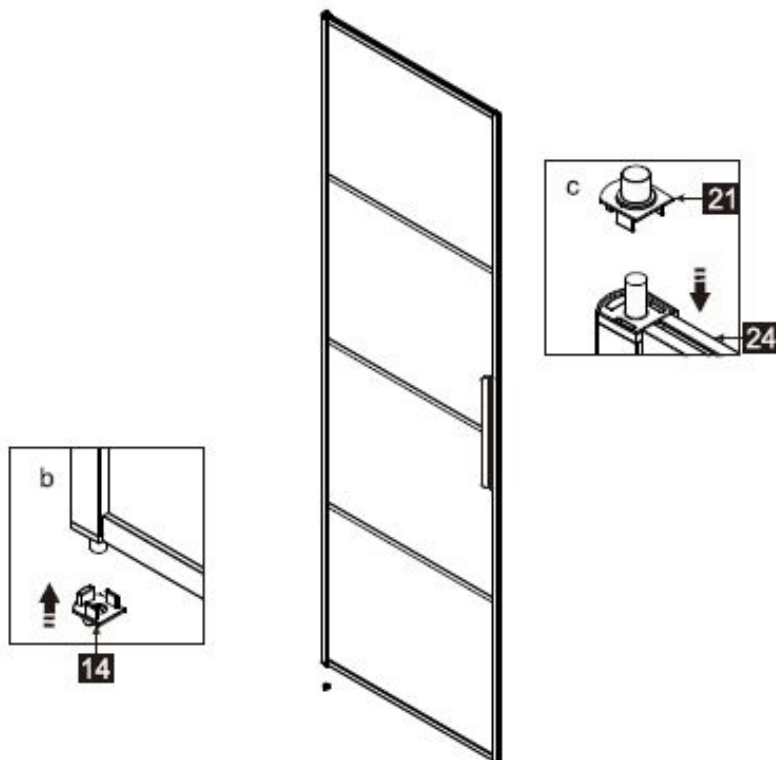

INSTRUCTION MANUAL

DAD120

This product is heavy and requires assembly by two people.