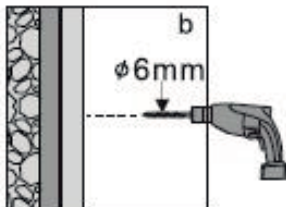

INSTRUCTION MANUAL

DAD120

Measurement	Installation size (mm) / A
1200	1170~1200

Measurement	Installation size (mm) / A
800	773~788
900	873~888
1000	973~988
1200	1173~1188

This product is heavy and requires assembly by two people.