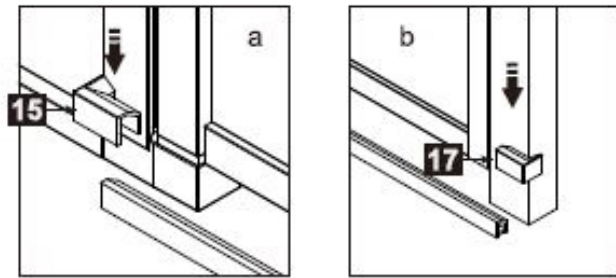

INSTRUCTION MANUAL

DAD120

This product is heavy and requires assembly by two people.