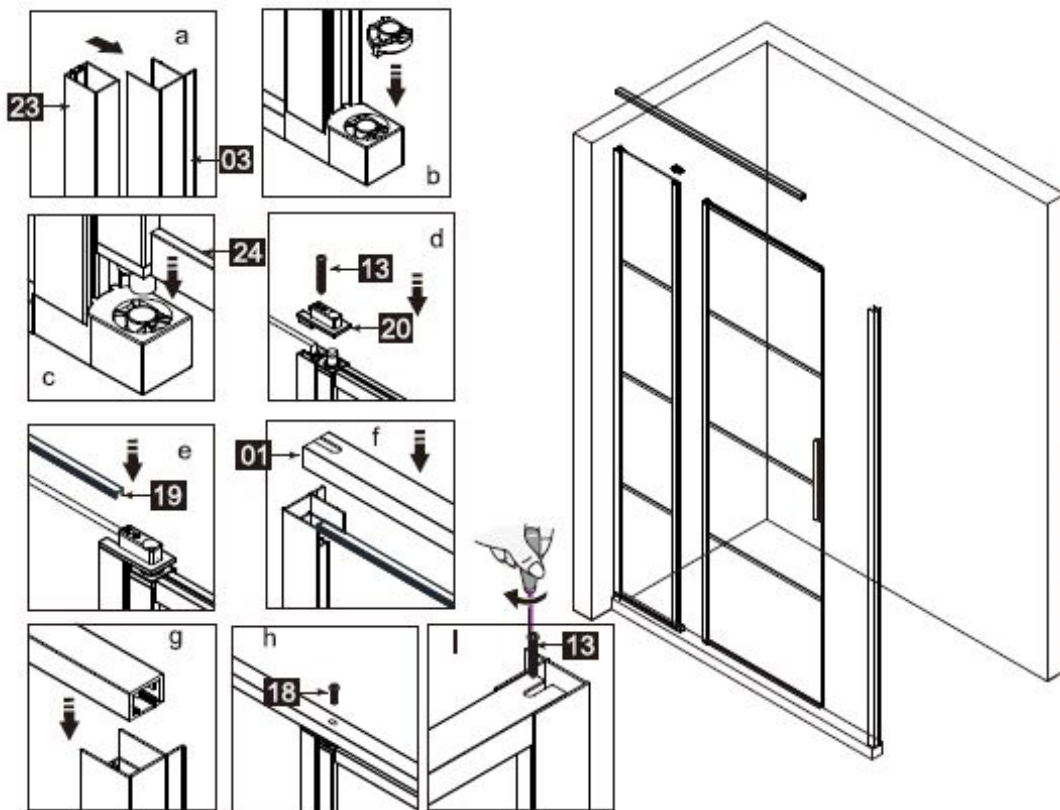

INSTRUCTION MANUAL

DAD120

This product is heavy and requires assembly by two people.