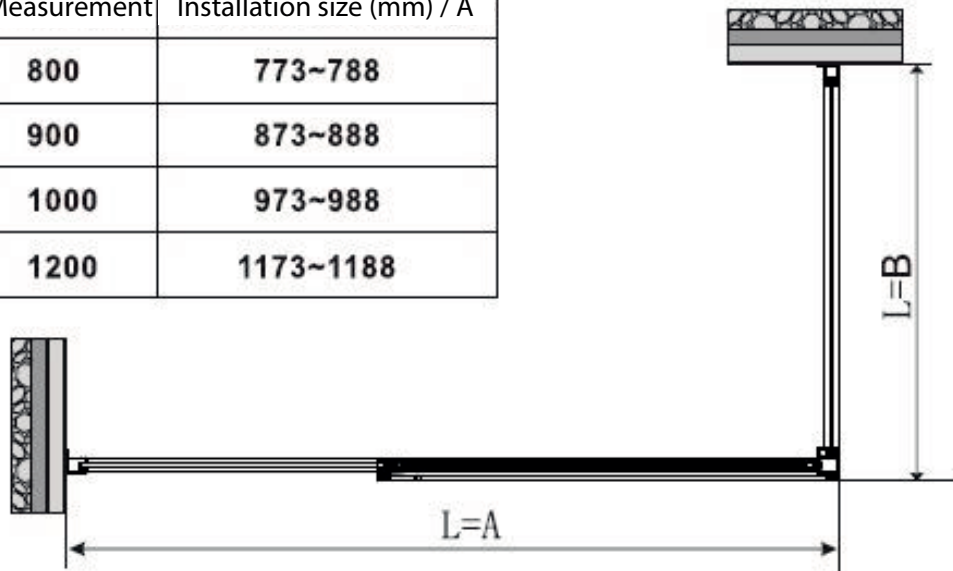

This product is heavy and requires assembly by two people.

INSTRUCTION MANUAL

DAD120

Measurement	Installation size (mm) / A
1200	1170~1200

This product is heavy and requires assembly by two people.

INSTRUCTION MANUAL

INSTRUCTION MANUAL

DAD120

Measurement	Installation size (mm) / A
1200	1170~1200

Measurement	Installation size (mm) / A
800	773~788
900	873~888
1000	973~988
1200	1173~1188

This product is heavy and requires assembly by two people.