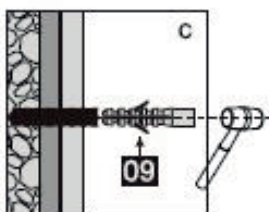

This product is heavy and requires assembly by two people.

INSTRUCTION MANUAL

DAD120

Measurement	Installation size (mm) / A
1200	1170~1200

This product is heavy and requires assembly by two people.

INSTRUCTION MANUAL

INSTRUCTION MANUAL

DAD120

Measurement	Installation size (mm) / A
1200	1170~1200

Measurement	Installation size (mm) / A
800	773~788
900	873~888
1000	973~988
1200	1173~1188

This product is heavy and requires assembly by two people.