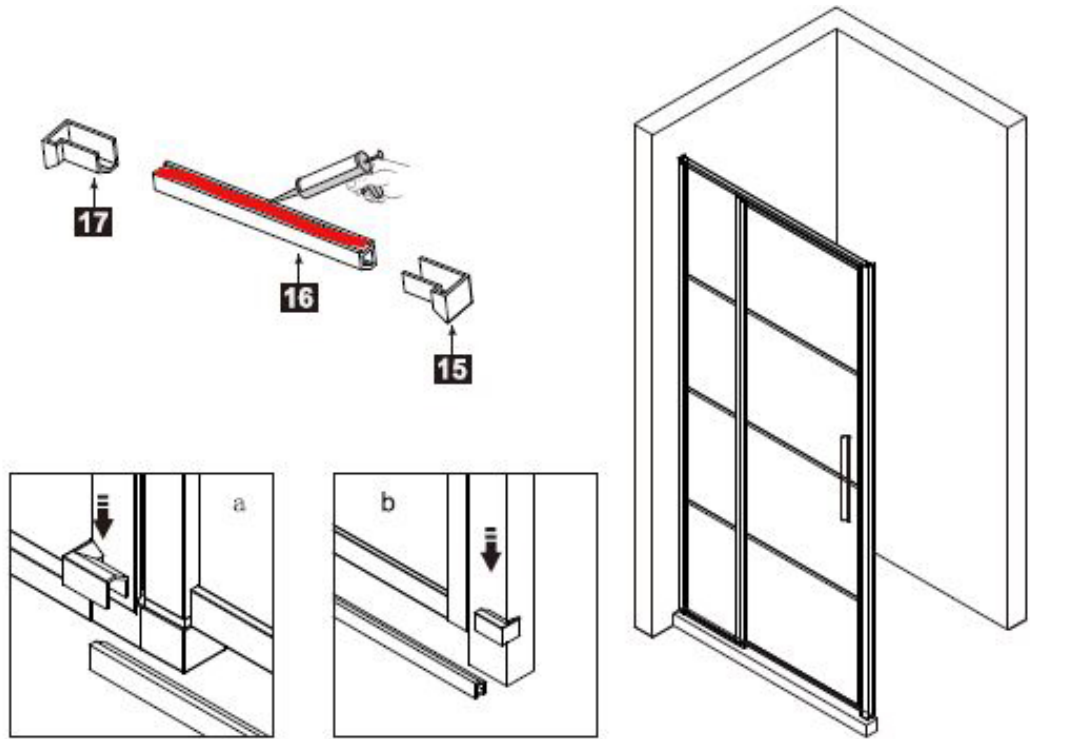

This product is heavy and requires assembly by two people.

INSTRUCTION MANUAL

DAD120

Measurement	Installation size (mm) / A
1200	1170~1200

This product is heavy and requires assembly by two people.

INSTRUCTION MANUAL

DAD120

This product is heavy and requires assembly by two people.

INSTRUCTION MANUAL

DAD120

This product is heavy and requires assembly by two people.

INSTRUCTION MANUAL

DAD120

This product is heavy and requires assembly by two people.

INSTRUCTION MANUAL

DAD120

Measurement	Installation size (mm) / A
1200	1170~1200

Measurement	Installation size (mm) / A
800	773~788
900	873~888
1000	973~988
1200	1173~1188

This product is heavy and requires assembly by two people.