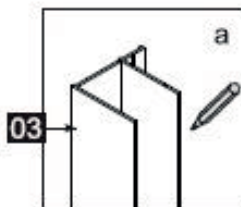

This product is heavy and requires assembly by two people.

INSTRUCTION MANUAL

DAD120

Measurement	Installation size (mm) / A
1200	1170~1200

This product is heavy and requires assembly by two people.

INSTRUCTION MANUAL

INSTRUCTION MANUAL

DAD120

Measurement	Installation size (mm) / A
1200	1170~1200

Measurement	Installation size (mm) / A
800	773~788
900	873~888
1000	973~988
1200	1173~1188

This product is heavy and requires assembly by two people.