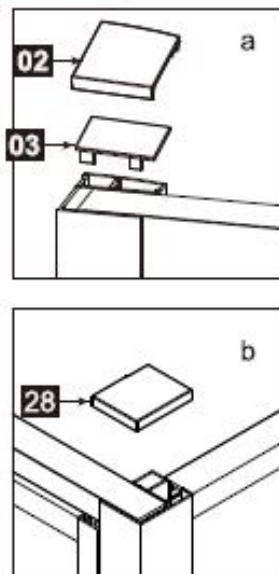

INSTRUCTION MANUAL

DAD120

This product is heavy and requires assembly by two people.