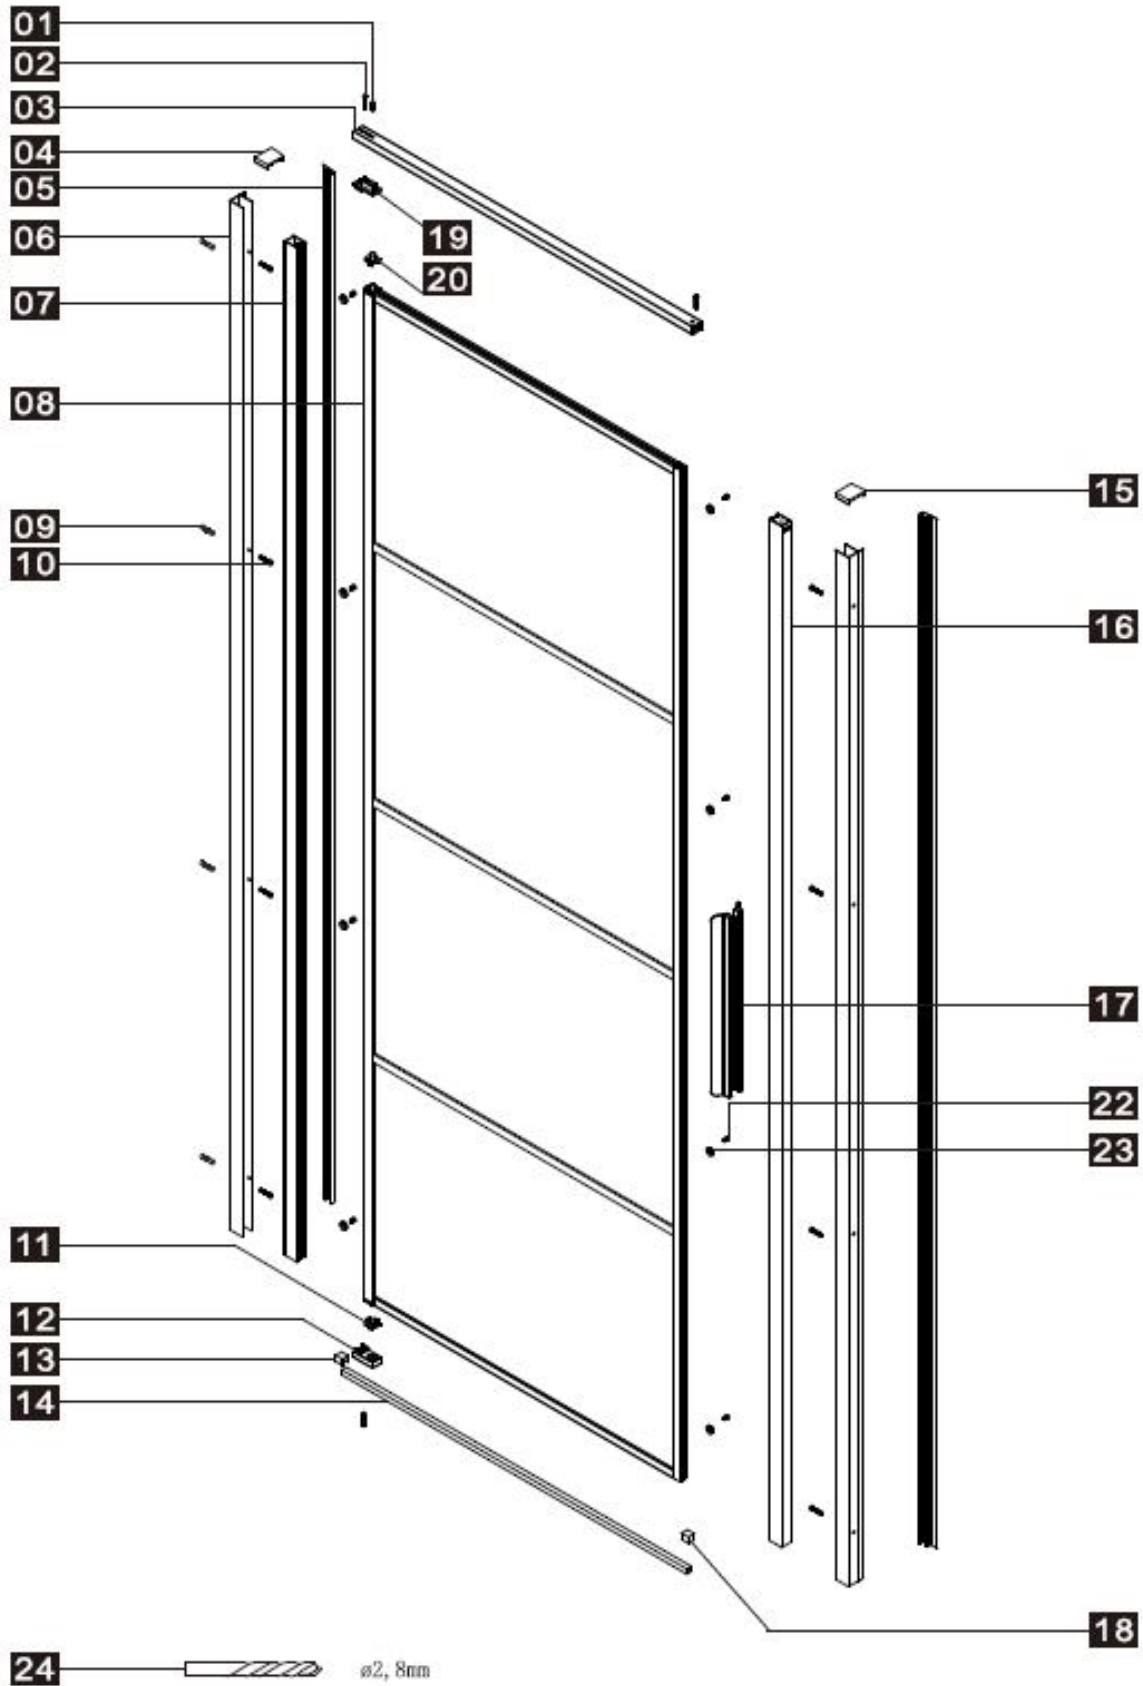

Instruction Manual
DAD90

INSTRUCTION MANUAL

DAD90

PRODUCT OVERVIEW:

This product is heavy and requires assembly by two people.

INSTRUCTION MANUAL

DAD90

Number	Drawing	Quantity
1	 ST3.5X30	4 pieces
2	 M4*12	1 piece
3		1 piece
4		1 piece
5		2 pieces
6		2 pieces
7		1 piece
8		1 piece
9		8 pieces
10	 ST4X30	8 pieces
11		1 piece
12		1 piece
13		1 piece
14		1 piece
15		1 piece
16		1 piece
17		1 piece
18		1 piece
19		1 piece
20		1 piece
21	 $\varnothing 2,8\text{mm}$	1 piece
22	 ST4X8	1 piece
23		1 piece
24	 $\varnothing 2,8\text{mm}$	1 piece
25		1 piece
26		1 piece

INSTRUCTION MANUAL

DAD90

This product is heavy and requires assembly by two people.

INSTRUCTION MANUAL

Instruction Manual DAD90

25	 ST3.5X10	2 pieces
26		1 piece
27		1 piece
28		1 piece
29		1 piece
30		1 piece
31		1 piece
32	 ST4X14	4 pieces
33		4 pieces
34		1 piece
35		1 piece
36	 ST3.5X35	1 piece
37		2 pieces
38		1 piece

This product is heavy and requires assembly by two people.

INSTRUCTION MANUAL

Instruction Manual DAD90

Measurement	Installation size (mm) / A
900	870~900

This product is heavy and requires assembly by two people.

INSTRUCTION MANUAL

Instruction Manual DAD90

This product is heavy and requires assembly by two people.

INSTRUCTION MANUAL

Instruction Manual DAD90

Measurement	Installation size (mm) / A
900	870~900

Measurement	Installation size (mm) / A
800	773~788
900	873~888
1000	973~988
1200	1173~1188