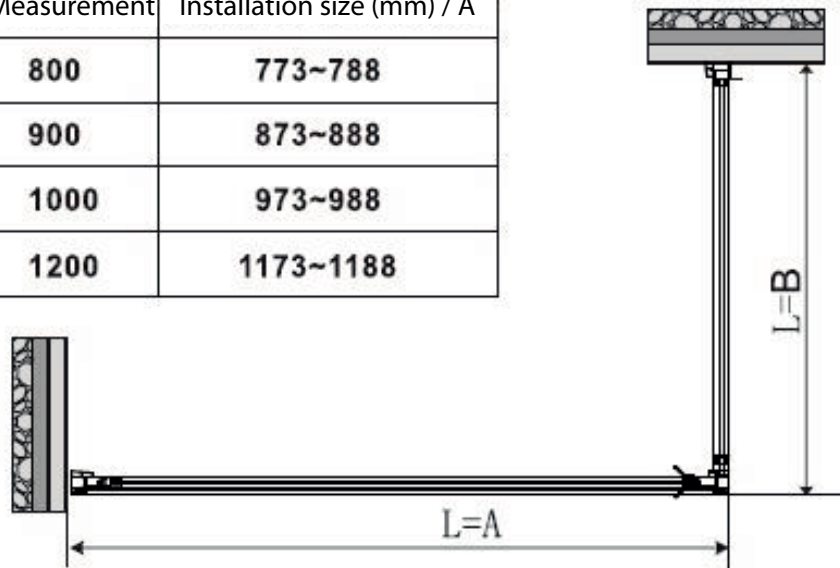

This product is heavy and requires assembly by two people.

INSTRUCTION MANUAL

Instruction Manual DAD90

Measurement	Installation size (mm) / A
900	870~900

This product is heavy and requires assembly by two people.

INSTRUCTION MANUAL

Instruction Manual DAD90

This product is heavy and requires assembly by two people.

INSTRUCTION MANUAL

Instruction Manual DAD90

Measurement	Installation size (mm) / A
900	870~900

Measurement	Installation size (mm) / A
800	773~788
900	873~888
1000	973~988
1200	1173~1188