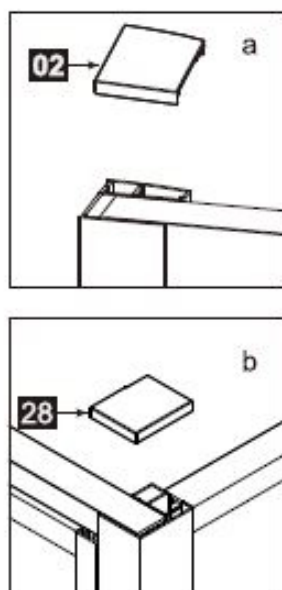

INSTRUCTION MANUAL

Instruction Manual DAD90

This product is heavy and requires assembly by two people.