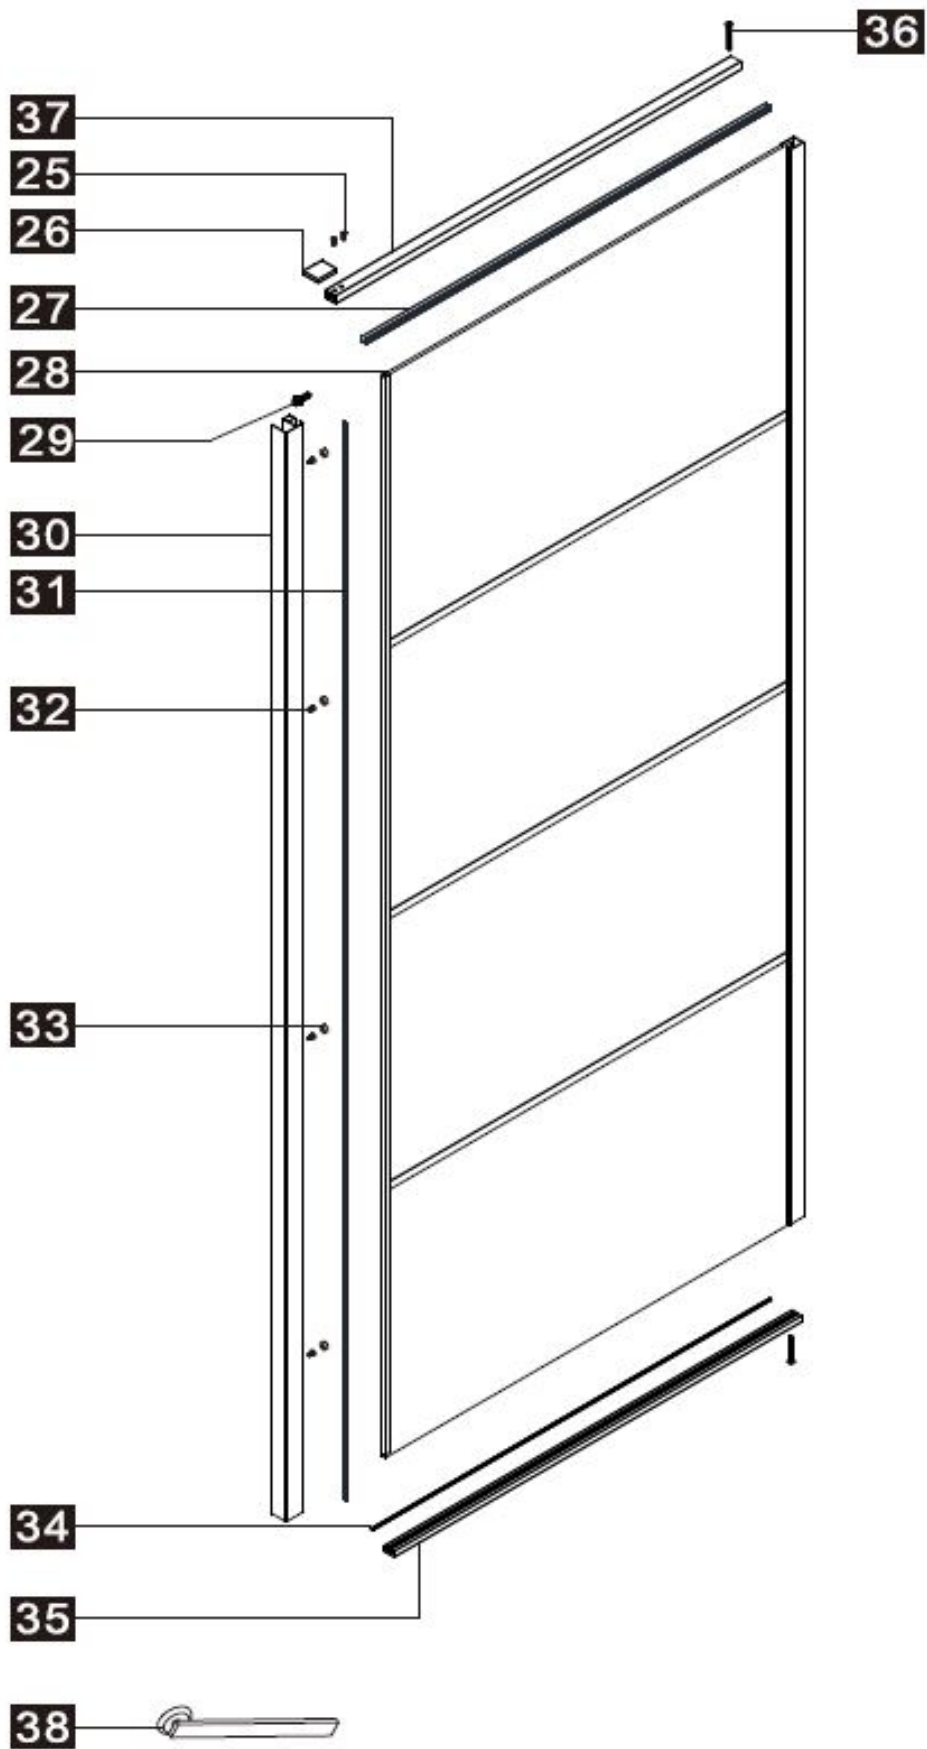

Instruction Manual
DAD90

INSTRUCTION MANUAL

DAD90

PRODUCT OVERVIEW:

This product is heavy and requires assembly by two people.

INSTRUCTION MANUAL

DAD90

Number	Drawing	Quantity
1	 ST3.5X30	4 pieces
2	 M4*12	1 piece
3		1 piece
4		1 piece
5		2 pieces
6		2 pieces
7		1 piece
8		1 piece
9		8 pieces
10	 ST4X30	8 pieces
11		1 piece
12		1 piece
13		1 piece
14		1 piece
15		1 piece
16		1 piece
17		1 piece
18		1 piece
19		1 piece
20		1 piece
21	 $\varnothing 2,8\text{mm}$	1 piece
22	 ST4X8	1 piece
23		1 piece
24	 $\varnothing 2,8\text{mm}$	1 piece
25		1 piece
26		1 piece

INSTRUCTION MANUAL

DAD90

This product is heavy and requires assembly by two people.

INSTRUCTION MANUAL

Instruction Manual DAD90

25	 ST3.5X10	2 pieces
26		1 piece
27		1 piece
28		1 piece
29		1 piece
30		1 piece
31		1 piece
32	 ST4X14	4 pieces
33		4 pieces
34		1 piece
35		1 piece
36	 ST3.5X35	1 piece
37		2 pieces
38		1 piece

This product is heavy and requires assembly by two people.

INSTRUCTION MANUAL

Instruction Manual DAD90

Measurement	Installation size (mm) / A
900	870~900

This product is heavy and requires assembly by two people.

INSTRUCTION MANUAL

Instruction Manual DAD90

This product is heavy and requires assembly by two people.

INSTRUCTION MANUAL

Instruction Manual DAD90

Measurement	Installation size (mm) / A
900	870~900

Measurement	Installation size (mm) / A
800	773~788
900	873~888
1000	973~988
1200	1173~1188