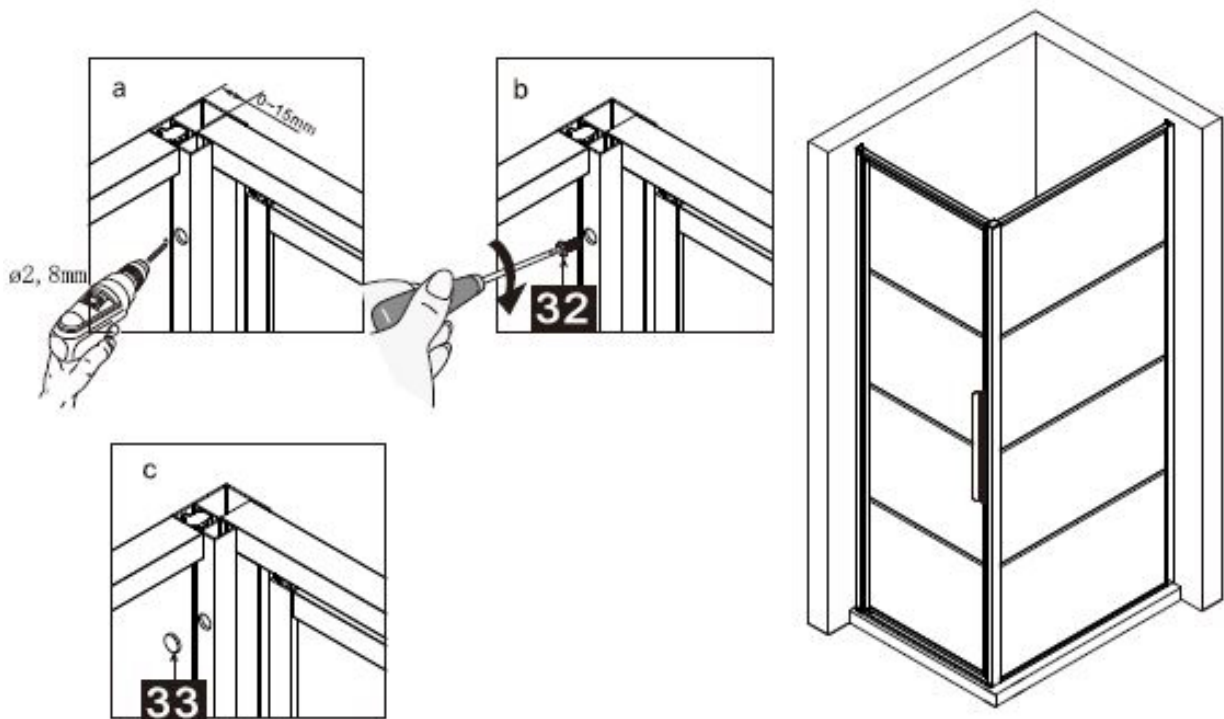

INSTRUCTION MANUAL

Instruction Manual DAD90

This product is heavy and requires assembly by two people.