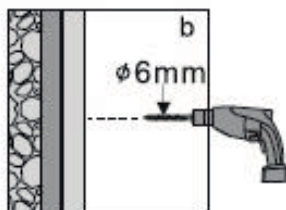

INSTRUCTION MANUAL

Instruction Manual DAD90

This product is heavy and requires assembly by two people.

INSTRUCTION MANUAL

Instruction Manual DAD90

Measurement	Installation size (mm) / A
900	870~900

Measurement	Installation size (mm) / A
800	773~788
900	873~888
1000	973~988
1200	1173~1188