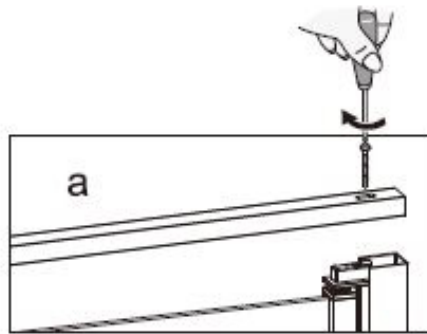

INSTRUCTION MANUAL

Instruction Manual DAD90

This product is heavy and requires assembly by two people.