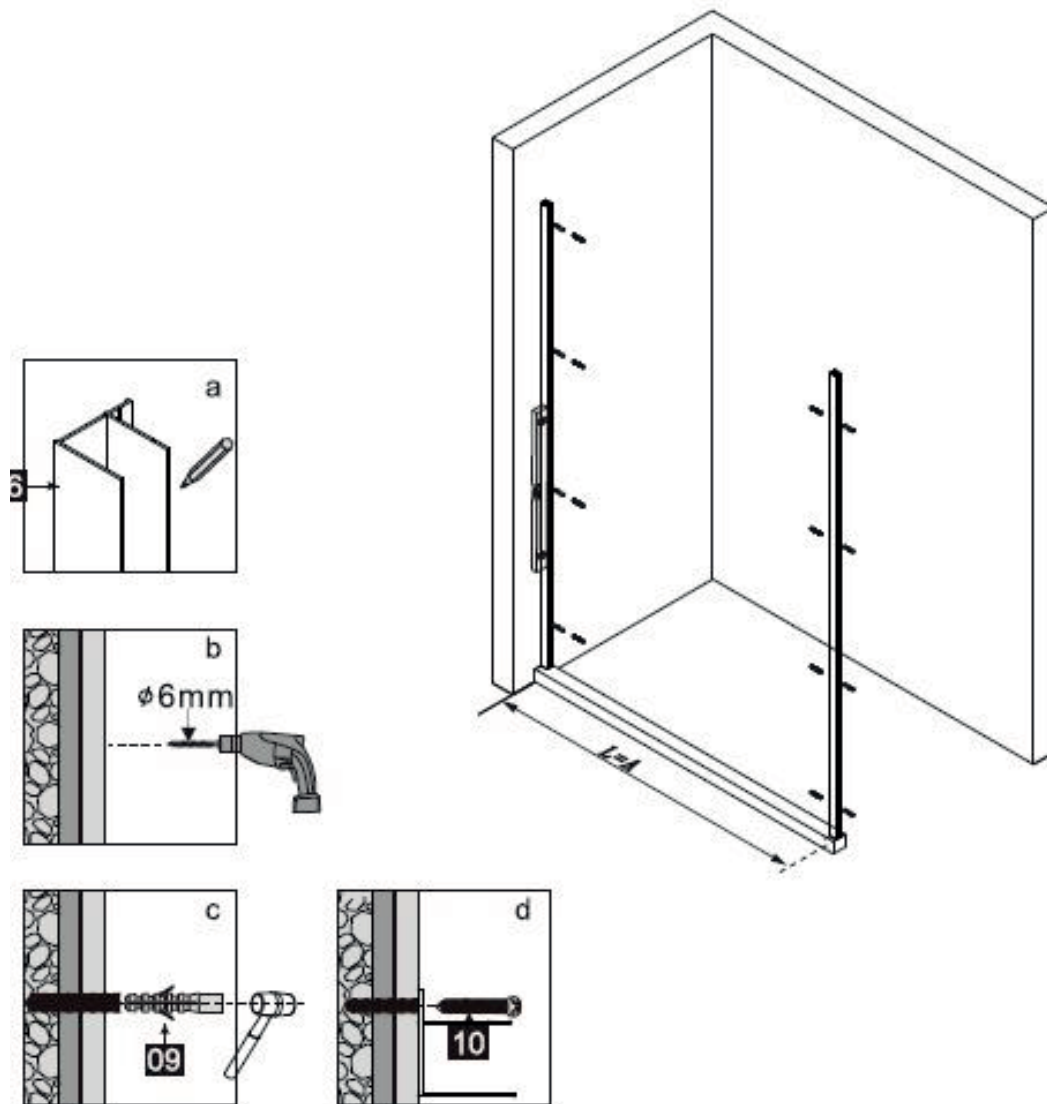

Instruction Manual
DAD90

INSTRUCTION MANUAL

DAD90

PRODUCT OVERVIEW:

This product is heavy and requires assembly by two people.

INSTRUCTION MANUAL

DAD90

Number	Drawing	Quantity
1	 ST3.5X30	4 pieces
2	 M4*12	1 piece
3		1 piece
4		1 piece
5		2 pieces
6		2 pieces
7		1 piece
8		1 piece
9		8 pieces
10	 ST4X30	8 pieces
11		1 piece
12		1 piece
13		1 piece
14		1 piece
15		1 piece
16		1 piece
17		1 piece
18		1 piece
19		1 piece
20		1 piece
21	 $\varnothing 2,8\text{mm}$	1 piece
22	 ST4X8	1 piece
23		1 piece
24	 $\varnothing 2,8\text{mm}$	1 piece
25		1 piece
26		1 piece

INSTRUCTION MANUAL

DAD90

This product is heavy and requires assembly by two people.

INSTRUCTION MANUAL

Instruction Manual DAD90

25	 ST3.5X10	2 pieces
26		1 piece
27		1 piece
28		1 piece
29		1 piece
30		1 piece
31		1 piece
32	 ST4X14	4 pieces
33		4 pieces
34		1 piece
35		1 piece
36	 ST3.5X35	1 piece
37		2 pieces
38		1 piece

This product is heavy and requires assembly by two people.

INSTRUCTION MANUAL

Instruction Manual DAD90

Measurement	Installation size (mm) / A
900	870~900

This product is heavy and requires assembly by two people.

INSTRUCTION MANUAL

Instruction Manual DAD90

This product is heavy and requires assembly by two people.

INSTRUCTION MANUAL

Instruction Manual DAD90

Measurement	Installation size (mm) / A
900	870~900

Measurement	Installation size (mm) / A
800	773~788
900	873~888
1000	973~988
1200	1173~1188