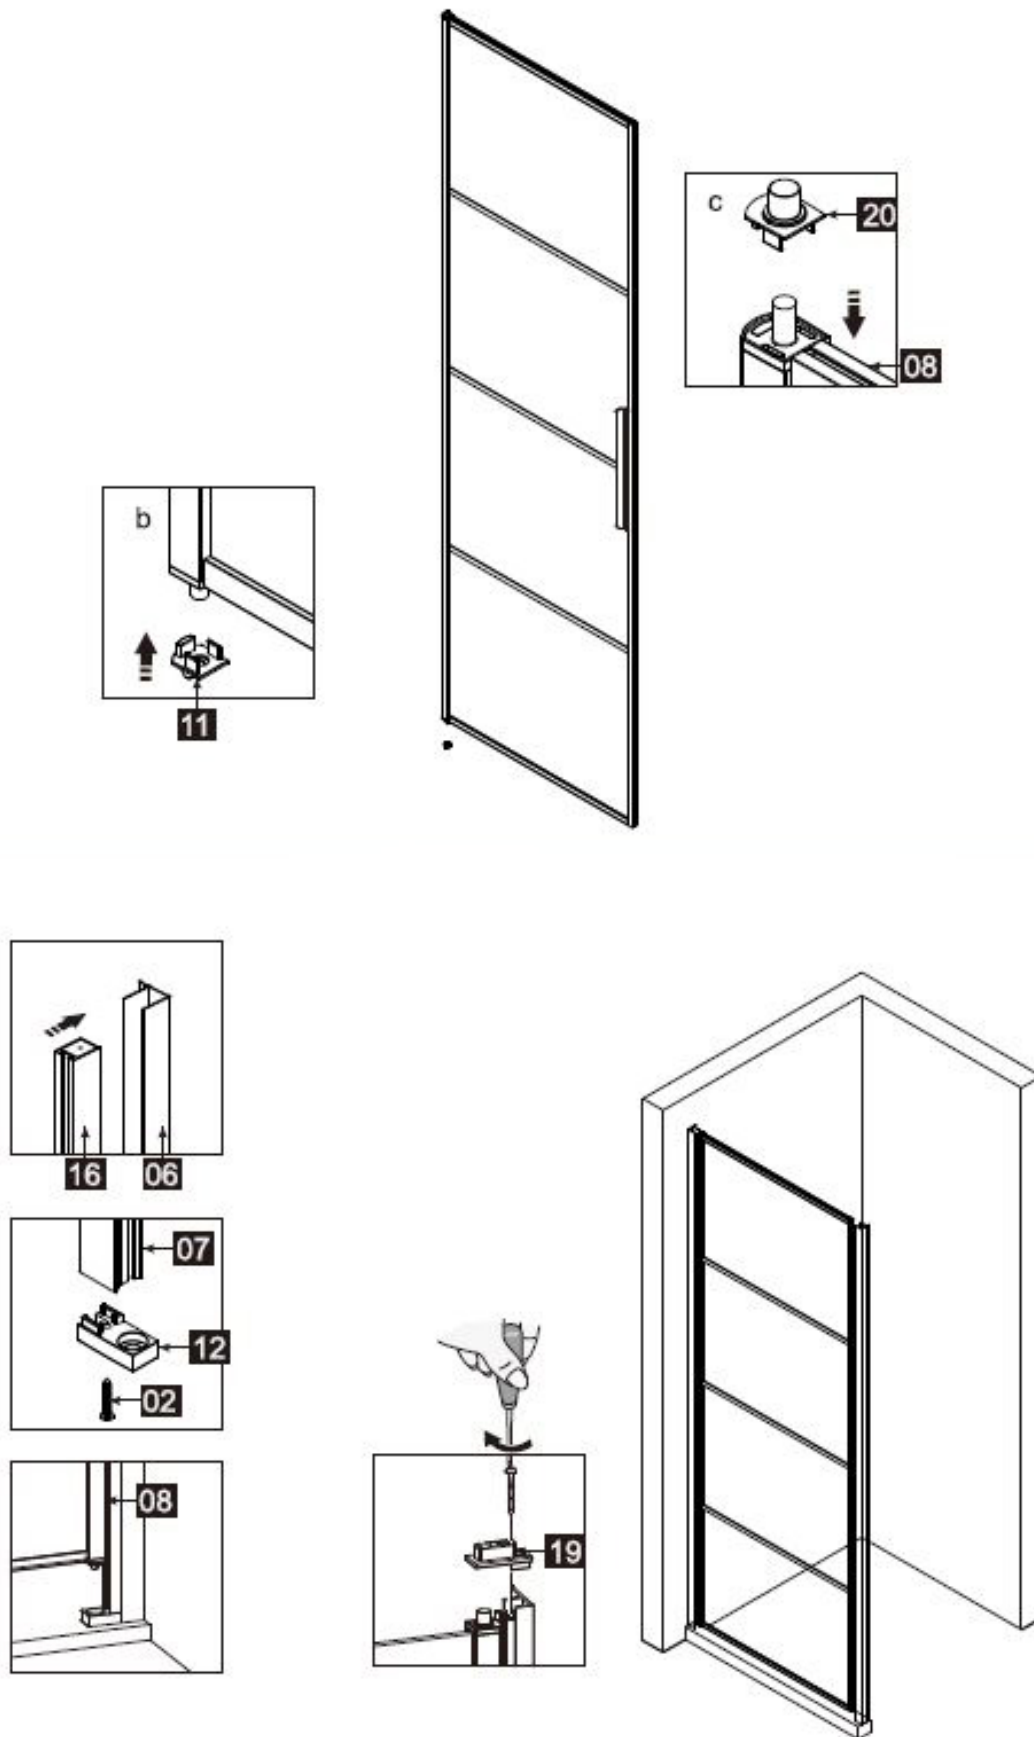

INSTRUCTION MANUAL

Instruction Manual DAD90

This product is heavy and requires assembly by two people.