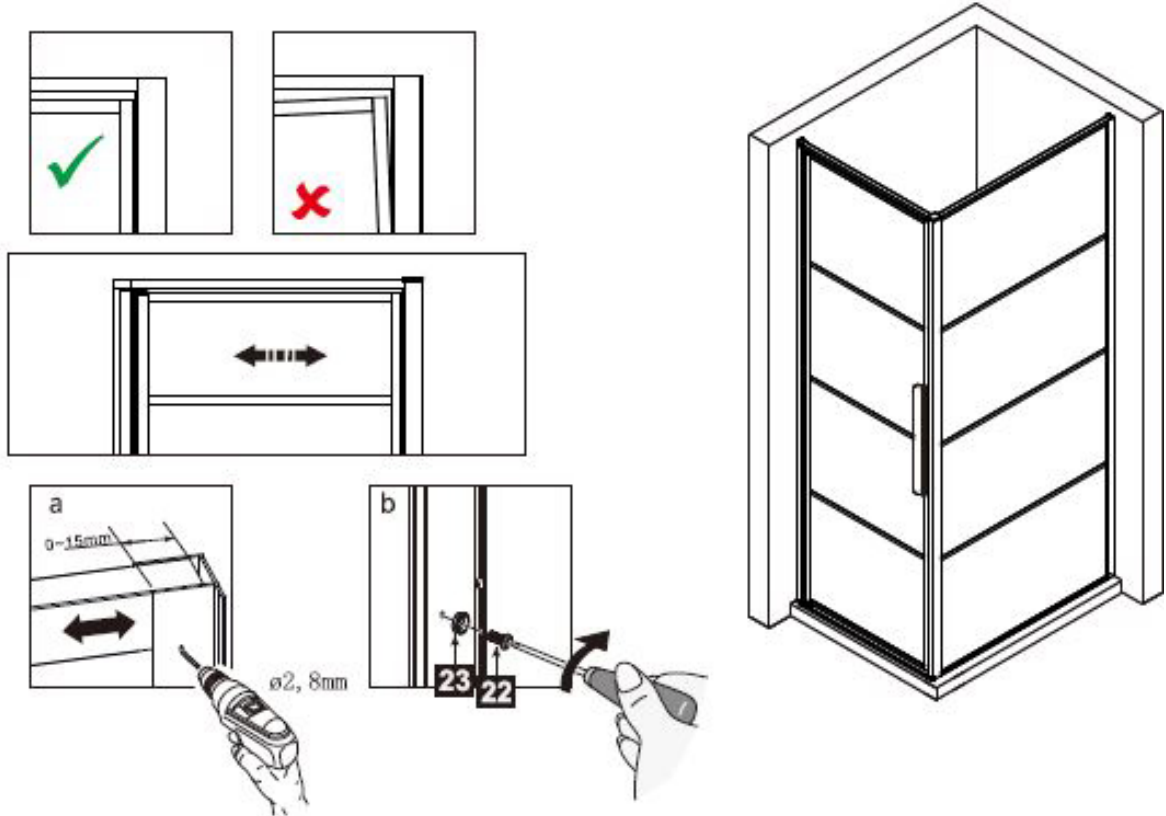

INSTRUCTION MANUAL

Instruction Manual DAD90

This product is heavy and requires assembly by two people.

INSTRUCTION MANUAL

Instruction Manual DAD90

Measurement	Installation size (mm) / A
900	870~900

Measurement	Installation size (mm) / A
800	773~788
900	873~888
1000	973~988
1200	1173~1188

This product is heavy and requires assembly by two people.

INSTRUCTION MANUAL

Instruction Manual DAD90

This product is heavy and requires assembly by two people.

INSTRUCTION MANUAL

Instruction Manual DAD90