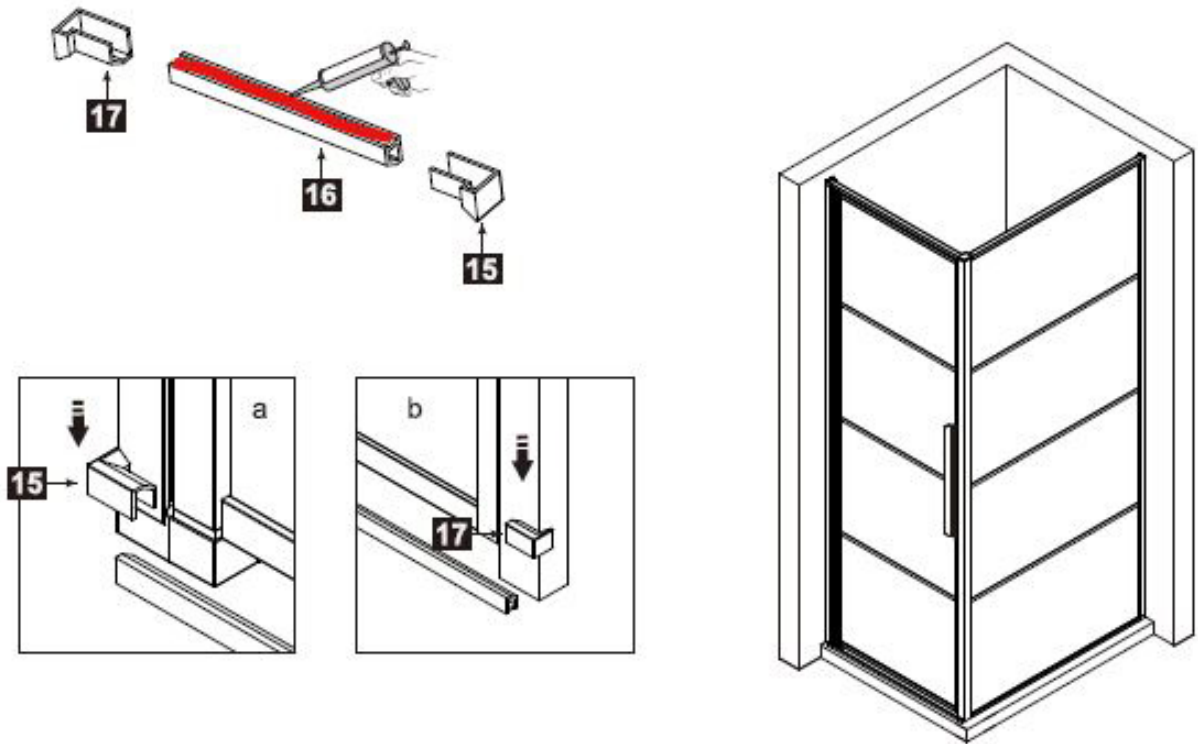

INSTRUCTION MANUAL

Instruction Manual DAD90

This product is heavy and requires assembly by two people.