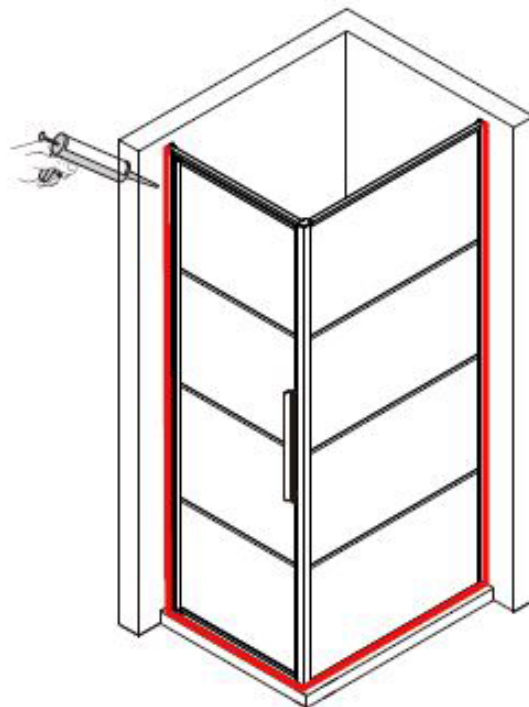

INSTRUCTION MANUAL

Instruction Manual DAD90

This product is heavy and requires assembly by two people.