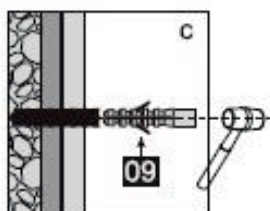

INSTRUCTION MANUAL

Instruction Manual DAD90

This product is heavy and requires assembly by two people.

INSTRUCTION MANUAL

Instruction Manual DAD90

Measurement	Installation size (mm) / A
900	870~900

Measurement	Installation size (mm) / A
800	773~788
900	873~888
1000	973~988
1200	1173~1188