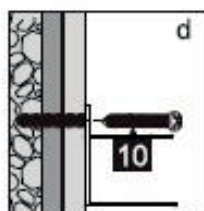

INSTRUCTION MANUAL

Instruction Manual DAD90

This product is heavy and requires assembly by two people.

INSTRUCTION MANUAL

Instruction Manual DAD90

Measurement	Installation size (mm) / A
900	870~900

Measurement	Installation size (mm) / A
800	773~788
900	873~888
1000	973~988
1200	1173~1188