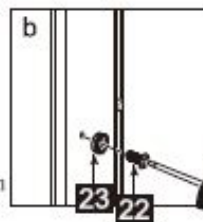

INSTRUCTION MANUAL

Instruction Manual DAD90

This product is heavy and requires assembly by two people.