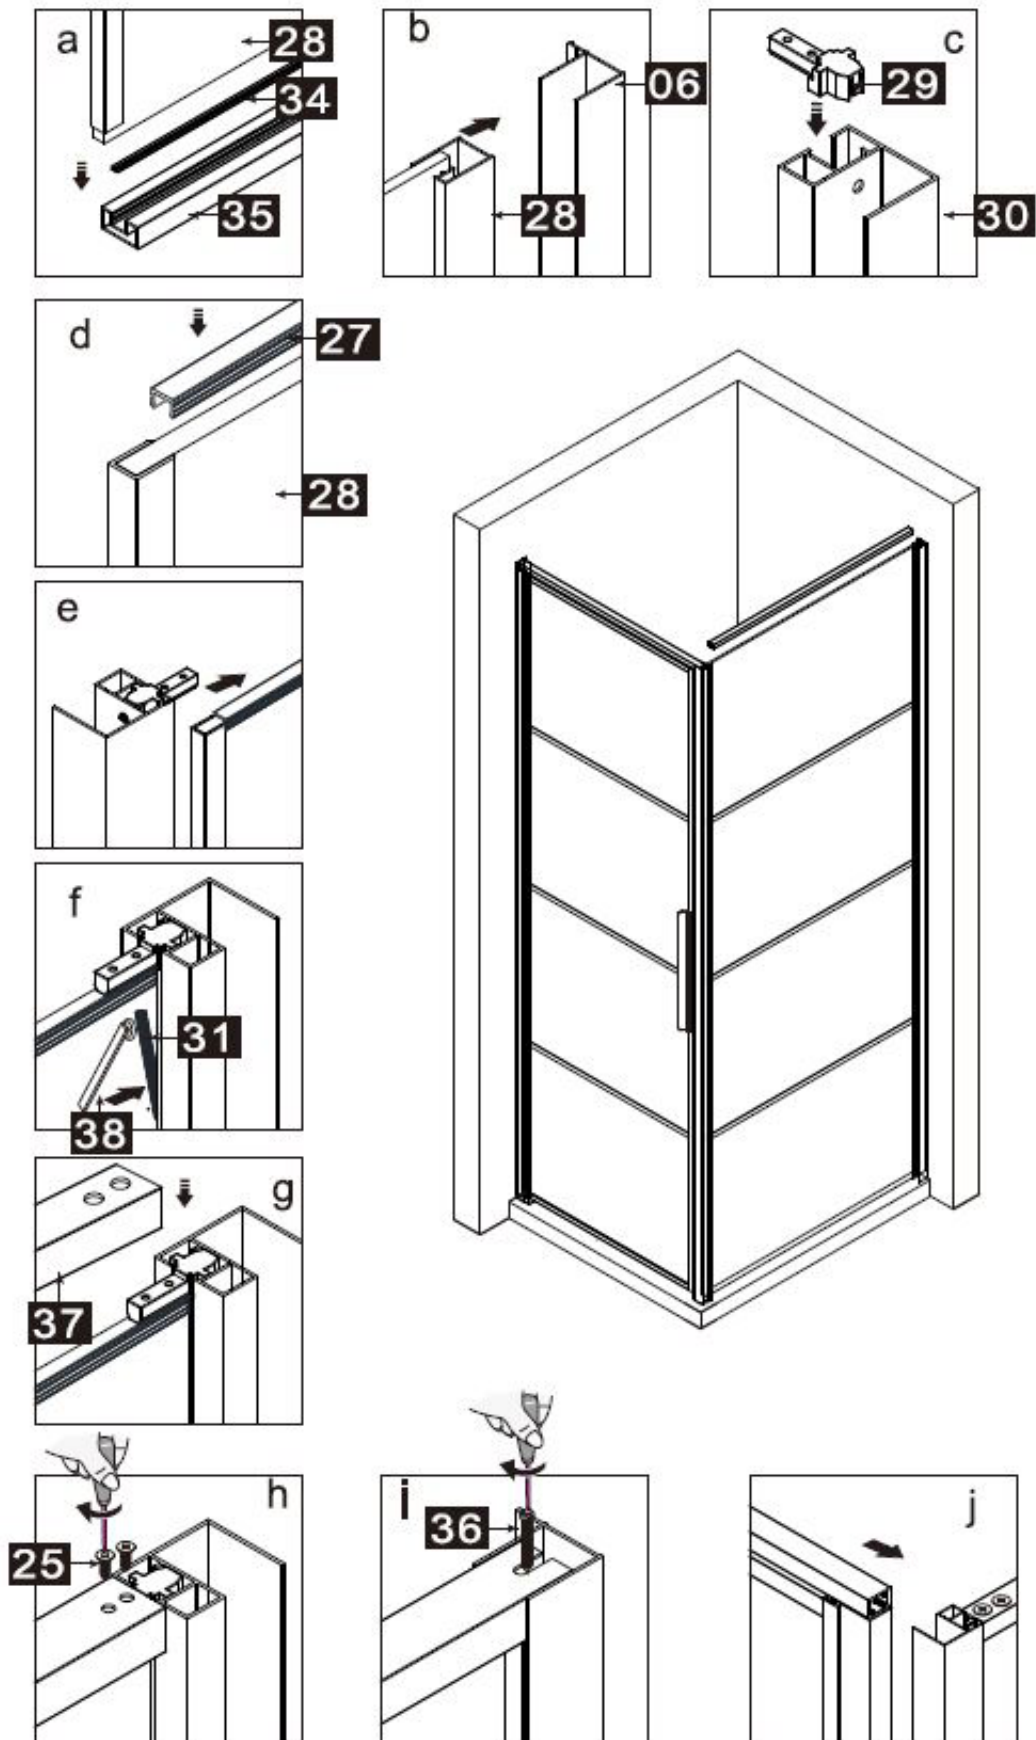

INSTRUCTION MANUAL

Instruction Manual DAD90

This product is heavy and requires assembly by two people.